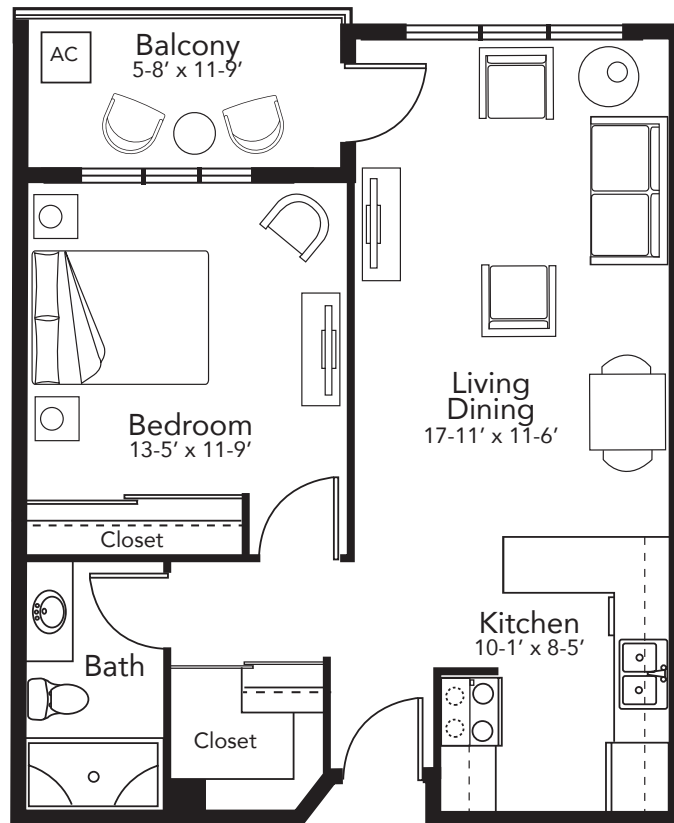

One Bedroom  
Unit A

One bedroom, one bath, balcony | 645 square feet