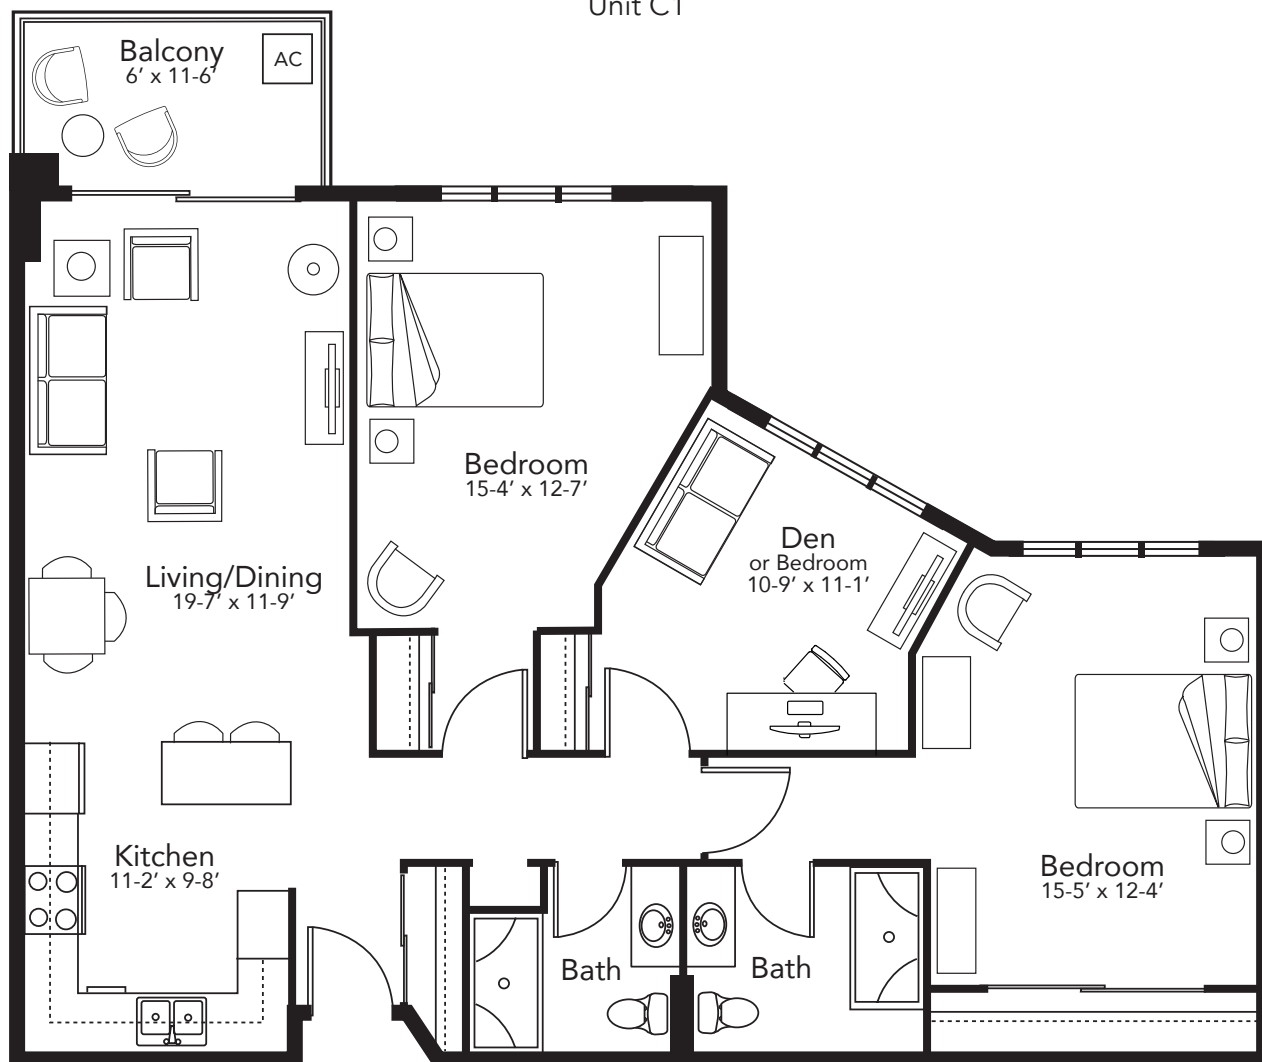

Three Bedroom or  
Two Bedroom + Den  
Unit C1

Three bedroom or two bedroom + den,  
two bath, balcony | 1,235 square feet