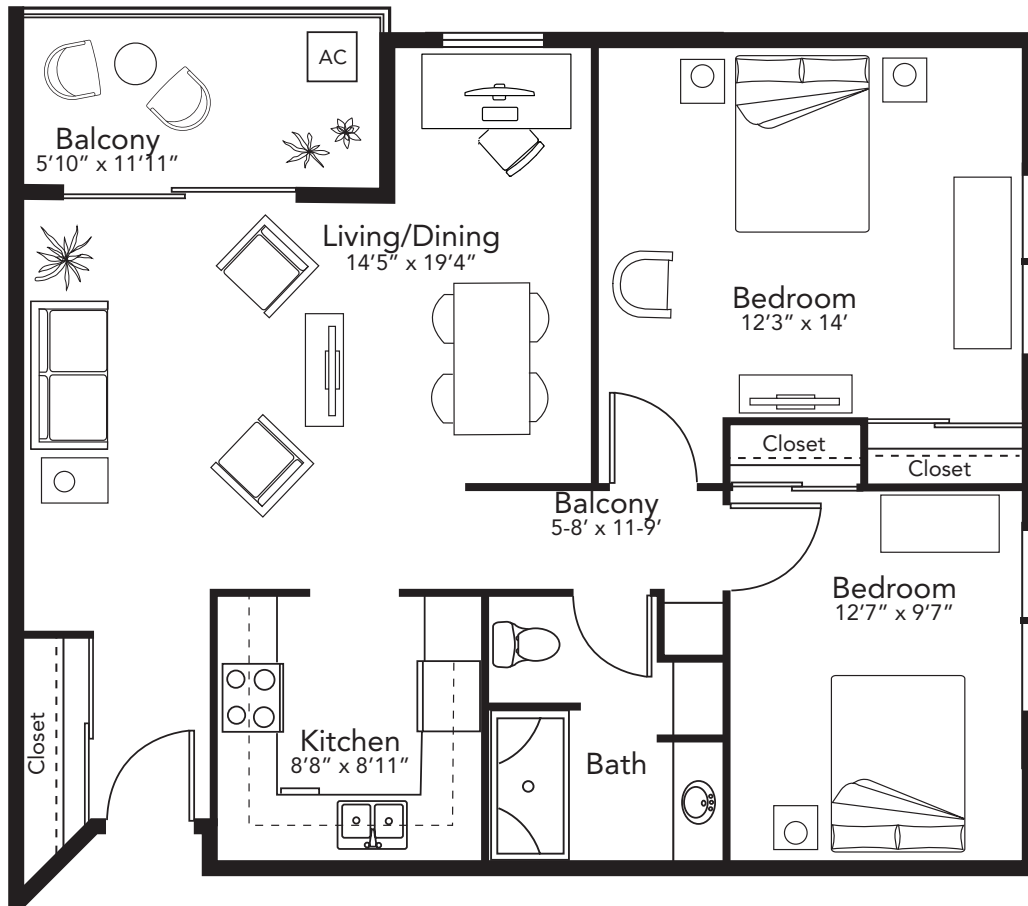

Two Bedroom  
Unit B2

Two bedroom, one bath, balcony | 770 square feet