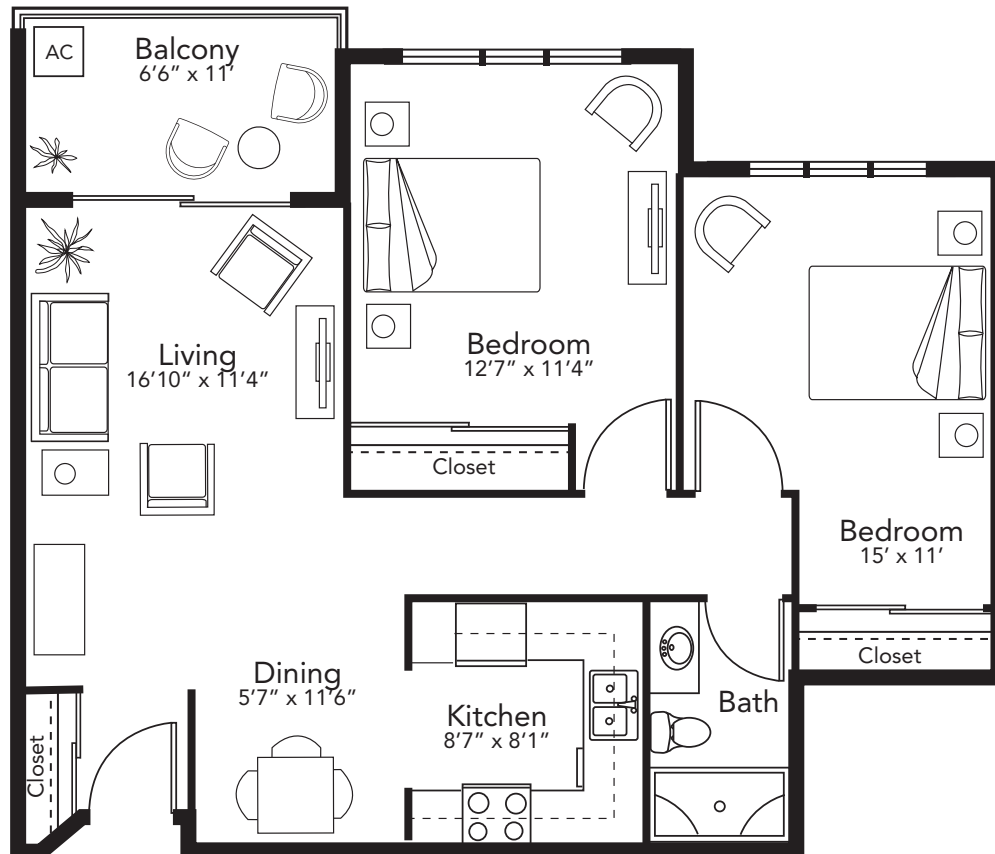

Two Bedroom
Unit B5

Two bedroom, one bath, balcony | 860 square feet