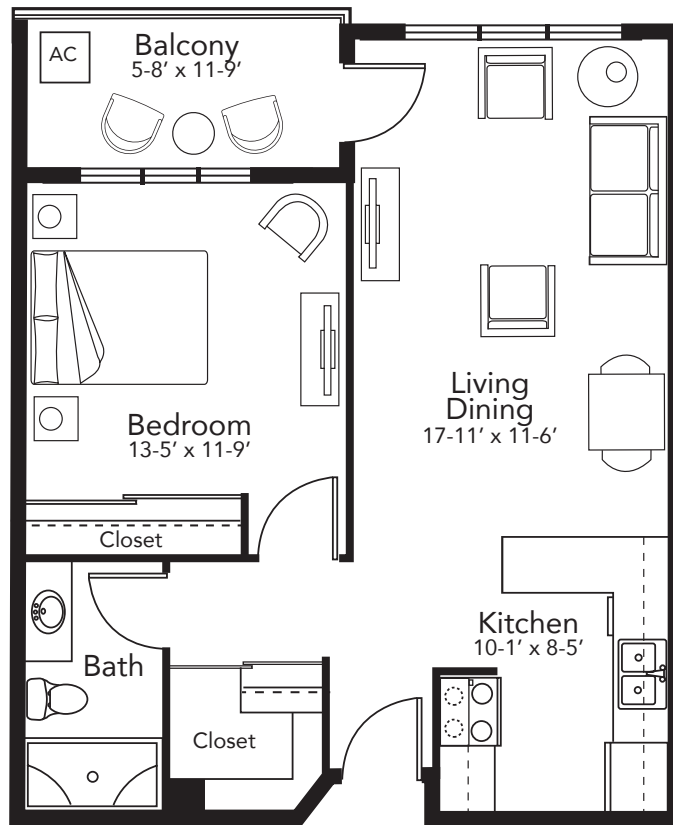

One Bedroom  
Unit A

One bedroom, one bath, balcony | 591 square feet